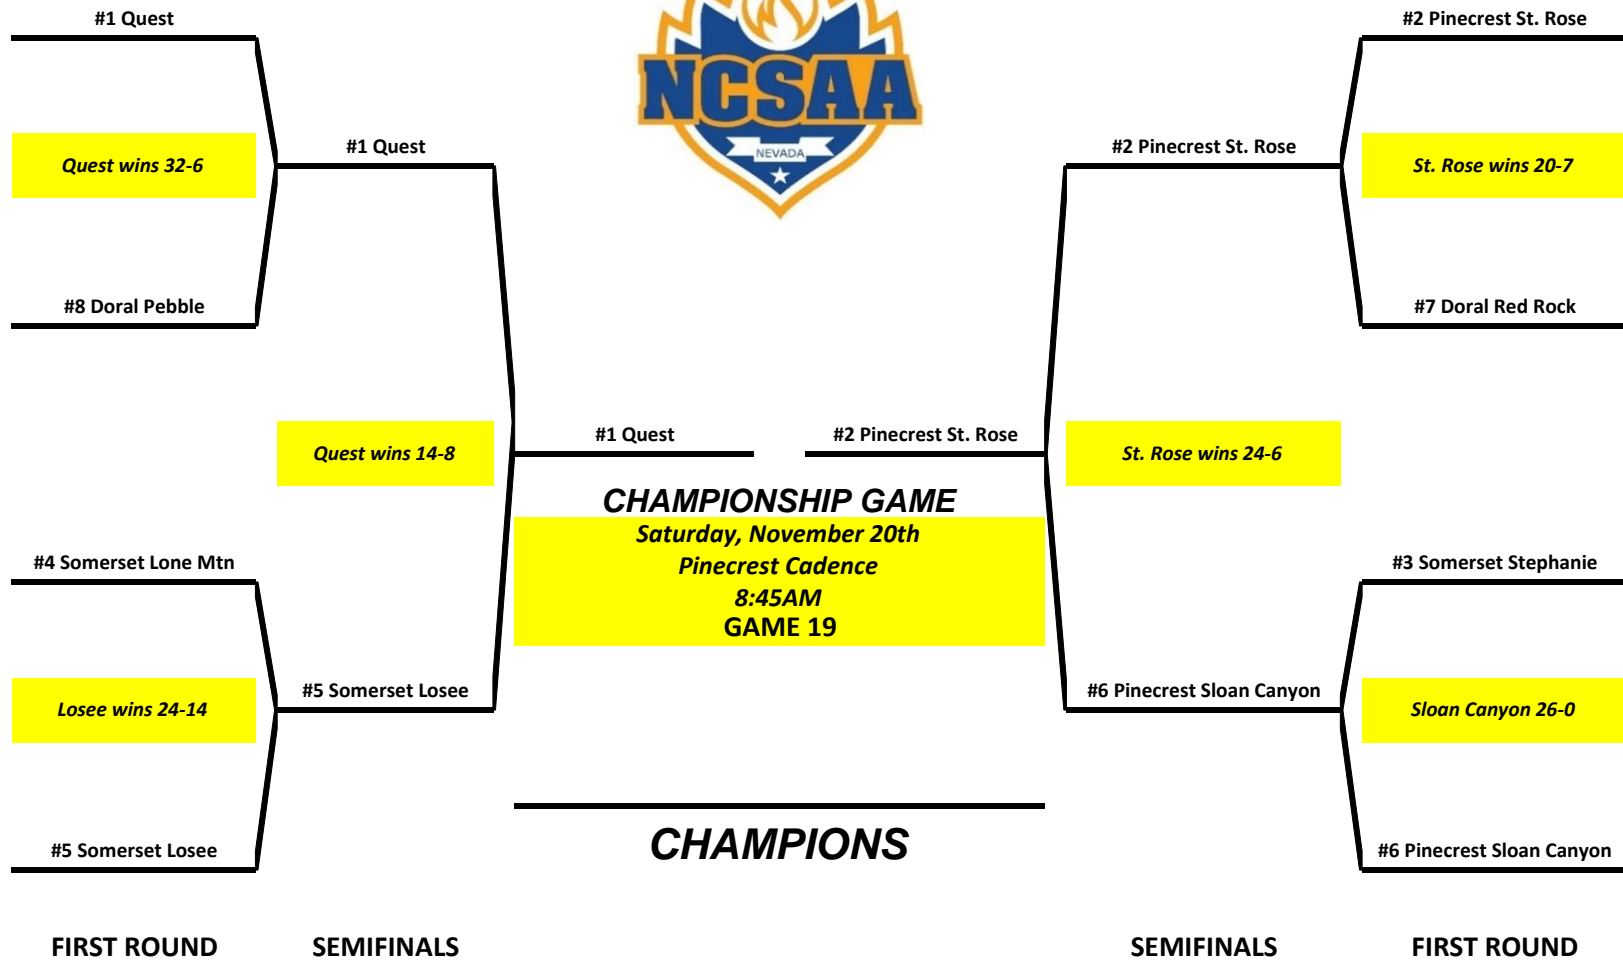

ELEMENTARY COMPETITIVE FLAG FOOTBALL POST-SEASON PLAYOFF BRACKET

#1 Quest

Quest wins 32-6

#8 Doral Pebble

#1 Quest

Quest wins 14-8

#4 Somerset Lone Mtn

Losee wins 24-14

#5 Somerset Losee

#5 Somerset Losee

#1 Quest #2 Pinecrest St. Rose

CHAMPIONSHIP GAME
Saturday, November 20th
Pinecrest Cadence
8:45AM
GAME 19

#2 Pinecrest St. Rose

St. Rose wins 24-6

#2 Pinecrest St. Rose

St. Rose wins 20-7

#7 Doral Red Rock

#3 Somerset Stephanie

Sloan Canyon 26-0

#6 Pinecrest Sloan Canyon

#6 Pinecrest Sloan Canyon